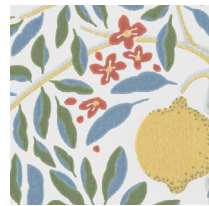

COLOURS  
AVAILABLE

*Ashy Greenery*

*Vibrant Bloom*

## CITRUS

*Lapis Blue*

Delight in the deep rich hues of Citrus Lapis Blue, which conveys the opulent atmosphere of a nighttime citrus garden. With vivid leaves and joyful lemons, this design adds playfulness to any space. The dark background brings depth and cosiness to the room.