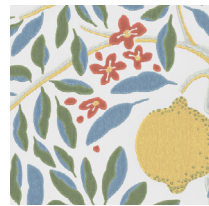

Vibrant Bloom