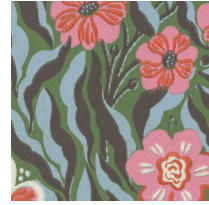

SKU	NV231023
MATERIAL	Non-woven, 150 g/m ²
LENGTH	10.05 m / 395,6 in
MATCH	53 cm / 20,9 in → ←
FINISH	Pre-trimmed
LIGHTFASTNESS	High durability

COLOURS
AVAILABLE

Slate Blue

FRODAS

Primavera

Frodas Primavera is a vibrant pattern featuring flowers in soft, organic, dancing shapes. Its trendy colour palette and a hint of retro awaken spring feelings and create an enveloping atmosphere. This dense, florally rich pattern offers a perfect indoor oasis on grey days.

SKU	NV241091
MATERIAL	Non-woven, 150 g/m ²
LENGTH	10.05 m / 395,6 in
MATCH	53 cm / 20,9 in → ←
FINISH	Pre-trimmed
LIGHTFASTNESS	High durability

COLOURS
AVAILABLE

Primavera

FRODAS

Slate Blue

Frodas Slate Blue is an elegant, playful design featuring blossoms in soft, organic shapes and movements. Its colour palette in shades of blue and beige is beautiful and well-balanced. This pattern and colour scheme harmonise with both traditional and modern interior styles.